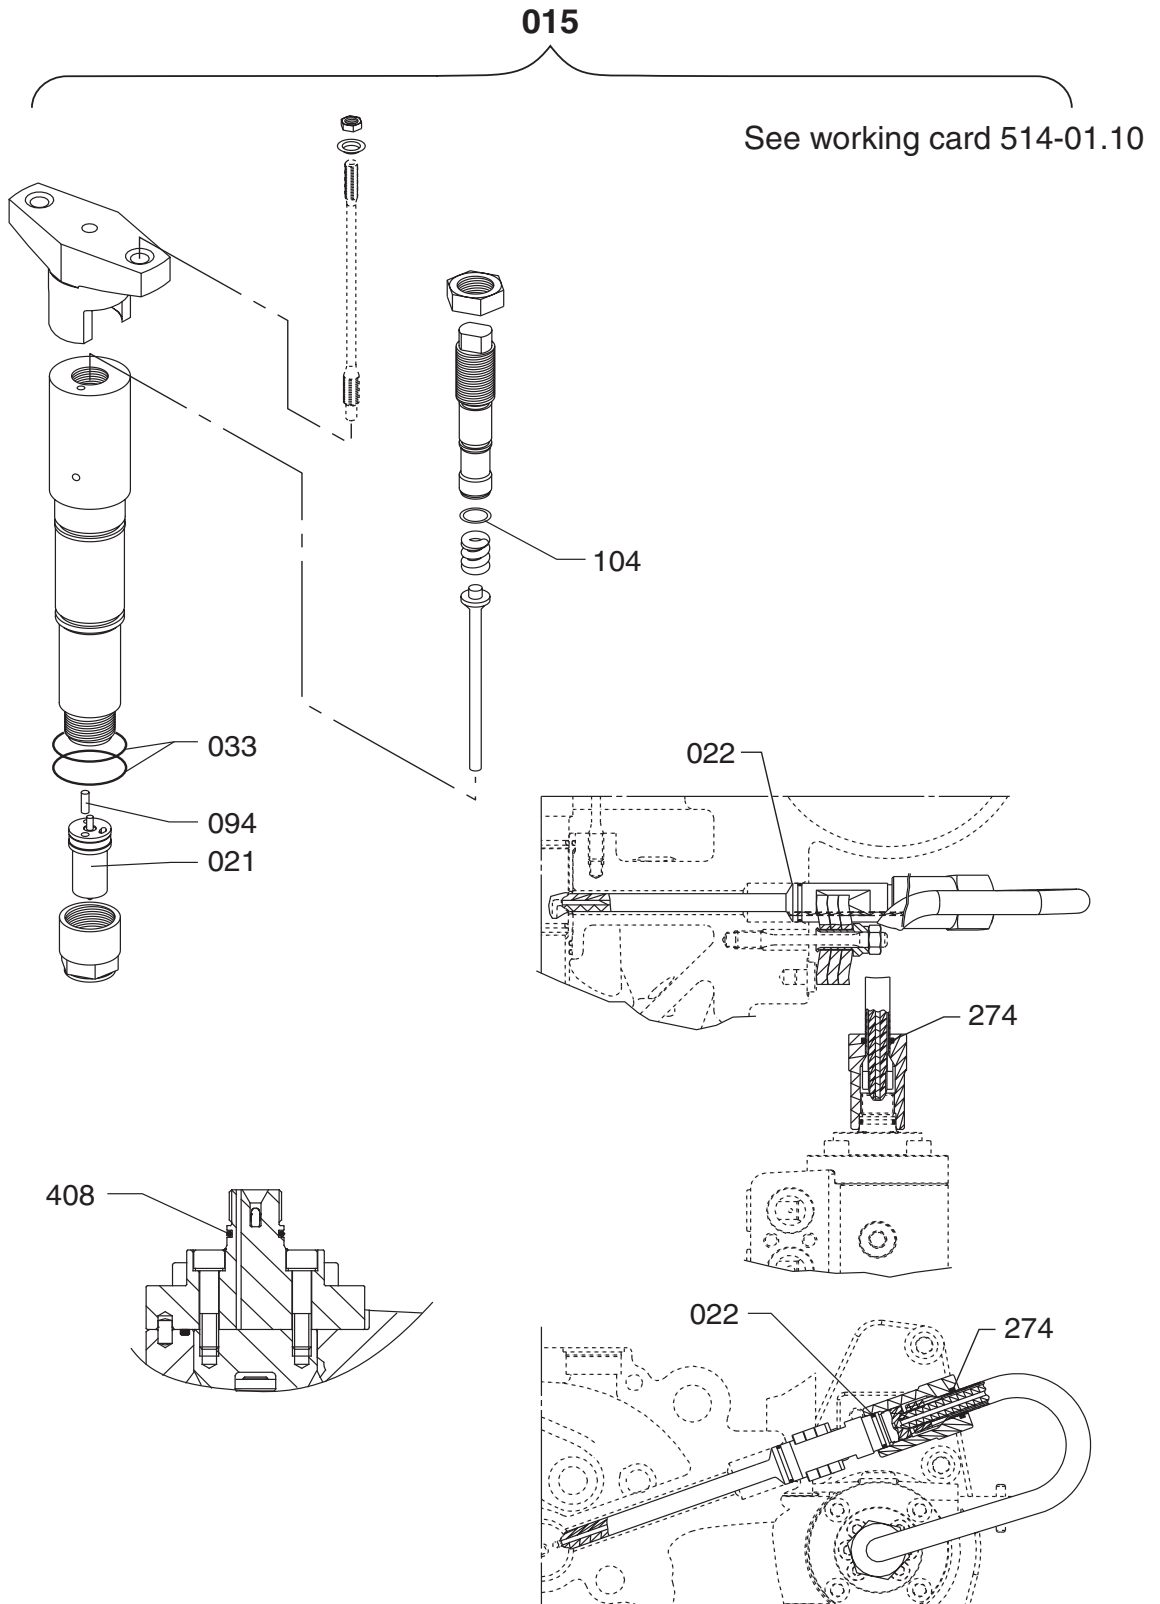

L16/24  
(1200 rpm)

51702-12	Kit for Overhaul of Fuel Valve	Plate Page 2 (2)
----------	--------------------------------	---------------------

**L16/24**  
(1200 rpm)

Item no	Qty	Designation	Where to find in the engine instruction book	
015		Kit for fuel valve, complete consisting of:		
	2	O-ring	Plate 51402	Item 033
	2	Cylindrical pin	Plate 51402	Item 094
	1	O-ring	Plate 51402	Item 104
	1	Injection nozzle, 1200 rpm engine	Plate 51402	Item 021
	2	O-ring	Plate 51404	Item 022
	2	O-ring	Plate 51404	Item 274
	1	O-ring	Plate 51401	Item 408
		<p><i>Please Note</i> that this is a kit supply, and that any exceeding number of o-rings and gaskets are not accepted as return goods.</p>		