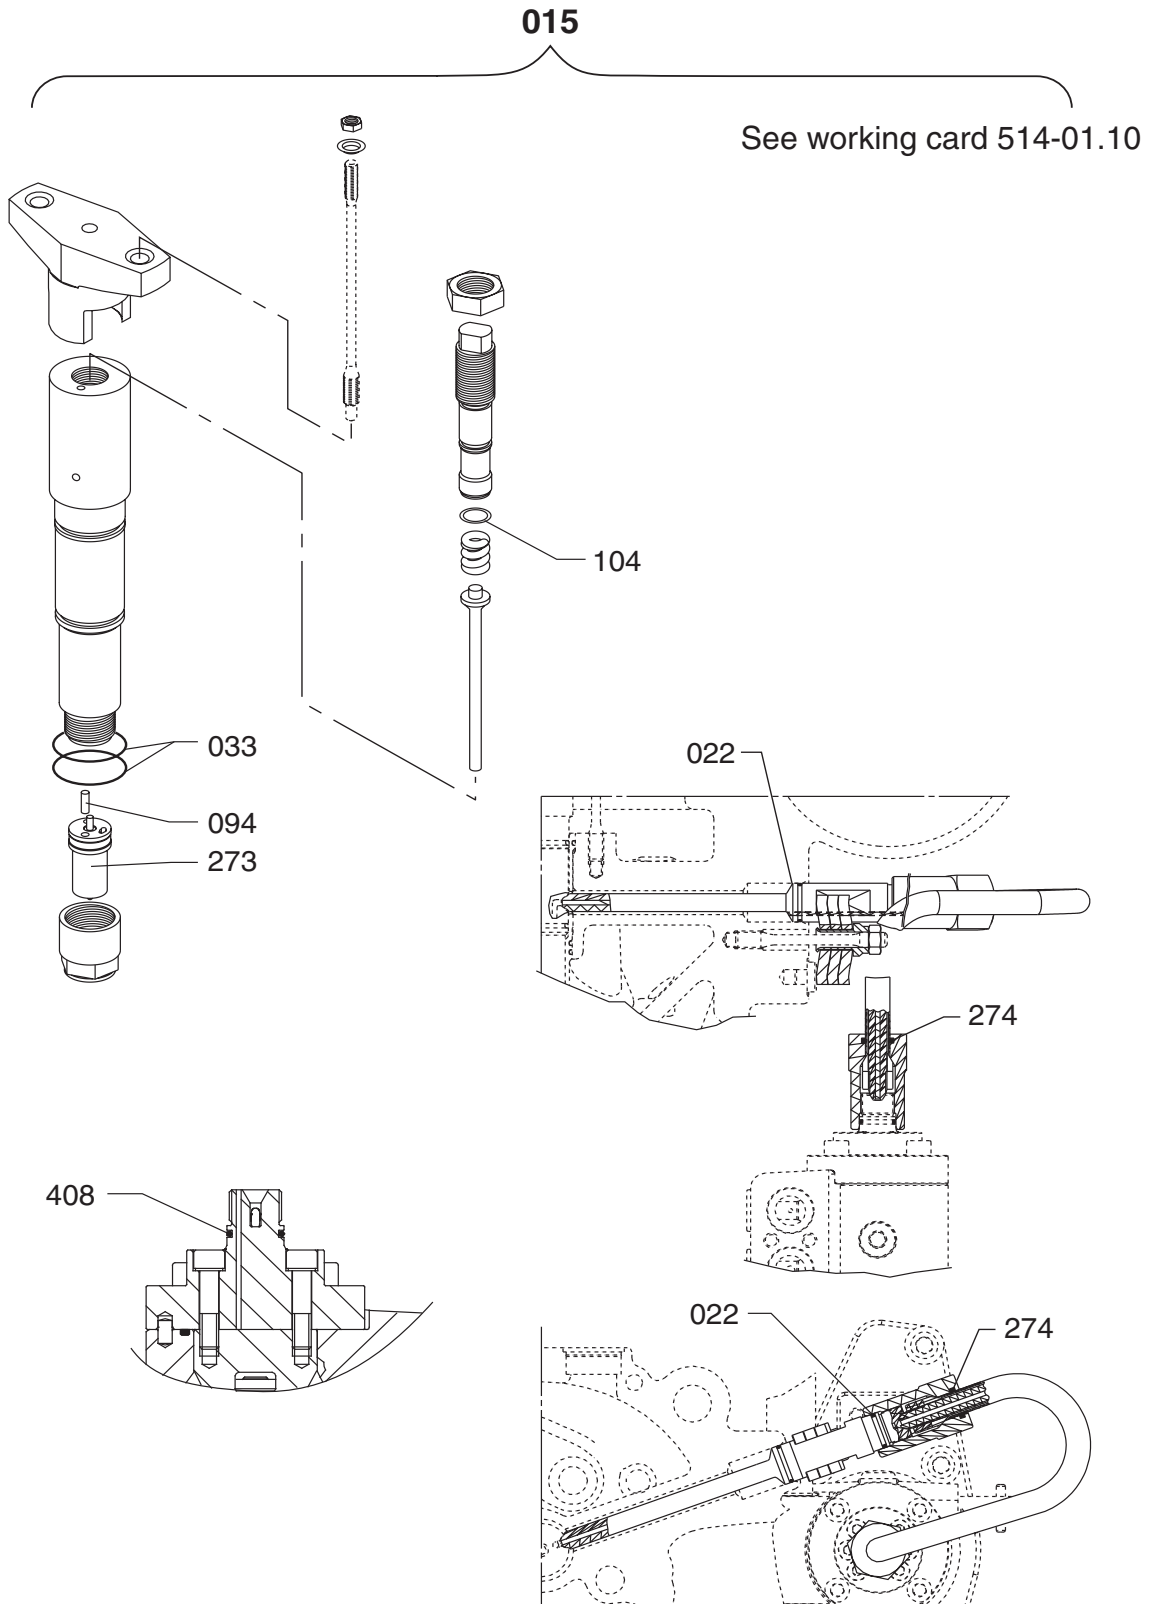

L16/24  
(1000 rpm)

51702-13	Kit for Overhaul of Fuel Valve	Plate Page 2 (2)
----------	--------------------------------	---------------------

**L16/24**  
(1000 rpm)

Item no	Qty	Designation	Where to find in the engine instruction book	
015		Kit for fuel valve, complete consisting of:		
	2	O-ring	Plate 51402	Item 033
	2	Cylindrical pin	Plate 51402	Item 094
	1	O-ring	Plate 51402	Item 104
	1	Injection nozzle, 1000 rpm engine	Plate 51402	Item 273
	2	O-ring	Plate 51404	Item 022
	2	O-ring	Plate 51404	Item 274
	1	O-ring	Plate 51401	Item 408
		<p><i>Please Note</i> that this is a kit supply, and that any exceeding number of o-rings and gaskets are not accepted as return goods.</p>		