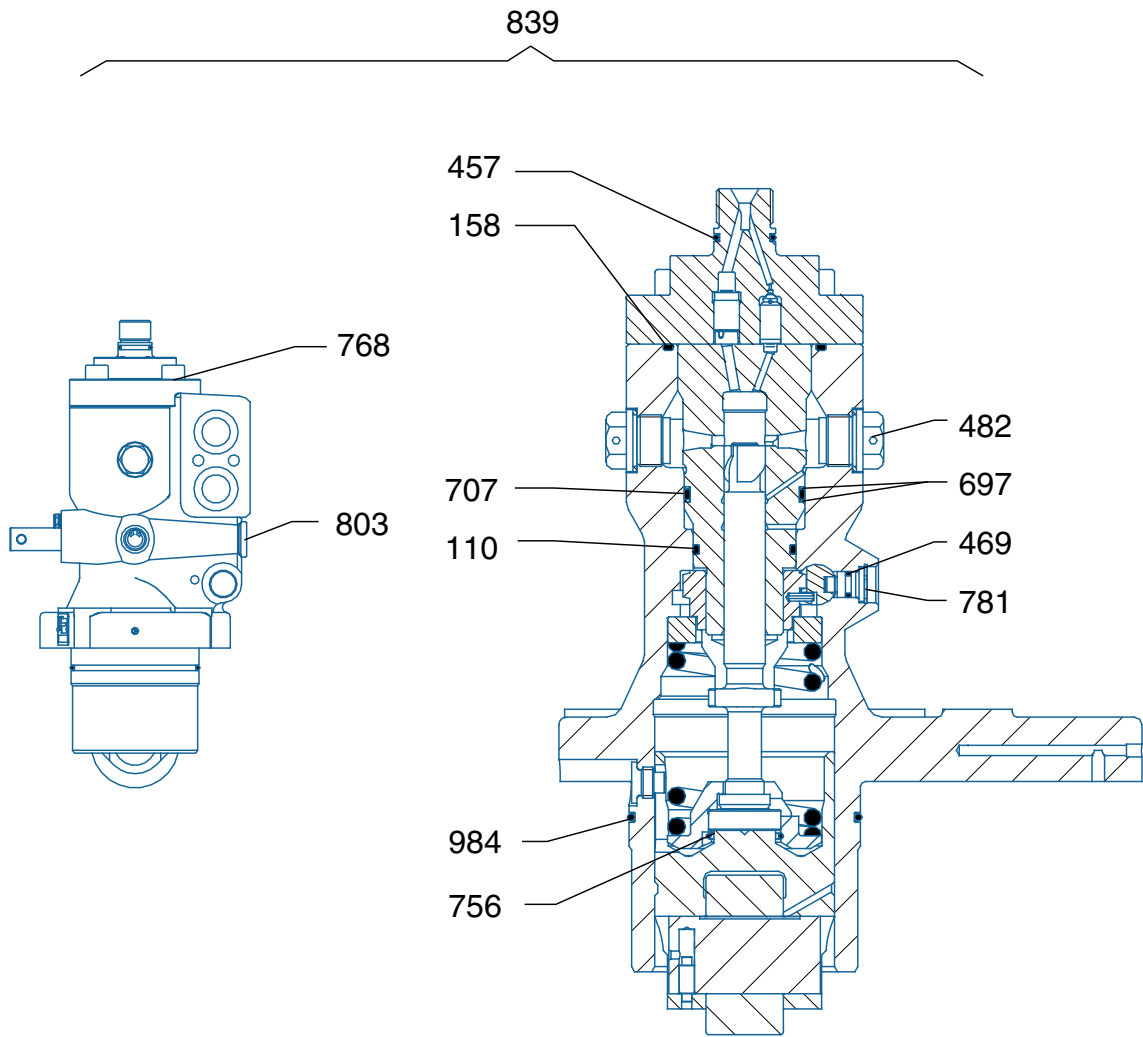

Kit Page 1 (2)	<b>Kit for Fuel Injection Pump (L'Orange)</b>	<b>51730-07</b>
-------------------	---	-----------------

**L16/24**

Please see working card 514-01.06 (06H)

51730-07

## L16/24

Item No	Qty	Designation	Where to find in the engine instruction book	
839	1/C	Kit for Fuel injection pump, complete consisting of:		
	1/P	O-ring	Plate 51401	Item 110
	1/P	O-ring	Plate 51401	Item 158
	1/P	O-ring	Plate 51401	Item 457
	1/P	O-ring	Plate 51401	Item 469
	1/P	Seal ring	Plate 51401	Item 482
	2/P	Support ring	Plate 51401	Item 697
	1/P	O-ring	Plate 51401	Item 707
	1/P	Circlip	Plate 51401	Item 756
	6/P	Seal ring	Plate 51401	Item 768
	1/P	Lock ring	Plate 51401	Item 781
	1/P	Seal ring	Plate 51401	Item 803
	1/P	O-ring	Plate 51401	Item 984
		<i>Please Note that this is a kit supply, and that any exceeding number of o-rings and gaskets are not accepted as return goods.</i>		

Qty/C = Qty/Cylinder  
 Qty/P = Qty/Pump