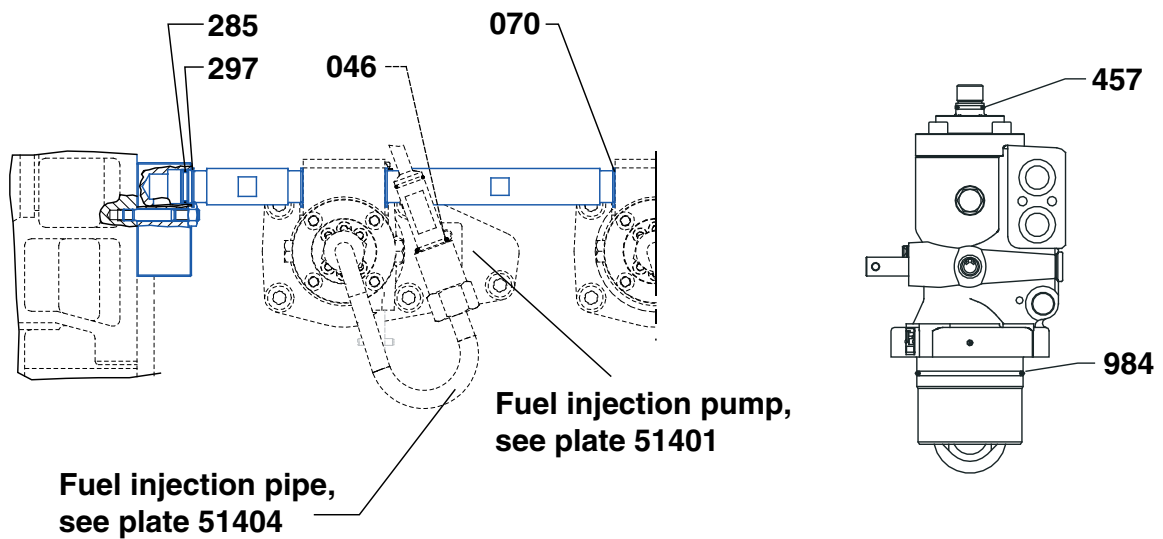

Plate Page 1 (2)	Kit for Fuel Injection Pump Connections	51732-04
---------------------	--	-----------------

6L16/24

Please see working card 514-01.05

51732-04

Kit for Fuel Injection Pump Connections

Plate
Page 2 (2)

6L16/24

Item no	Qty	Designation	Where to find in the engine instruction book	
494		Kit for fuel injection pump connections complete consisting of:		
	6	O-ring	Plate 51401	Item 457
	6	O-ring	Plate 51401	Item 984
	6	O-ring	Plate 51404	Item 046
	6	O-ring	Plate 51435	Item 045
	20	Retaining ring	Plate 51435	Item 070
	10	Retaining ring	Plate 51435	Item 094
	20	O-ring	Plate 51435	Item 200
	10	O-ring	Plate 51435	Item 212
	2	O-ring	Plate 51435	Item 273
	4	O-ring	Plate 51435	Item 285
	4	Retaining ring	Plate 51435	Item 297
	2	O-ring	Plate 51435	Item 307
	2	O-ring	Plate 51435	Item 319
	1	O-ring	Plate 51435	Item 320
	2	Retaining ring	Plate 51435	Item 332
		Please Note that this is a kit supply, and that any exceeding number of o-rings and gaskets are not accepted as return goods.		