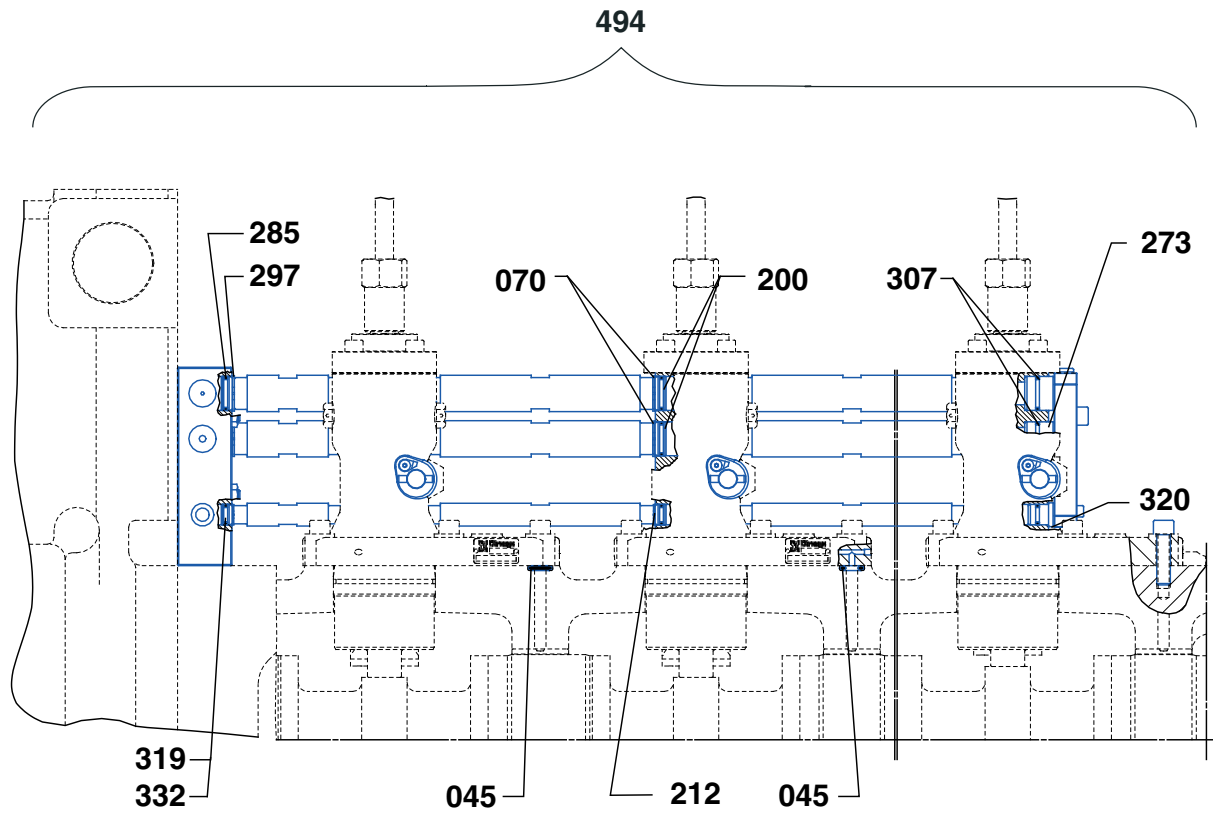

Plate Page 1 (2)	Kit for Fuel Injection Pump Connections	51732-04
---------------------	--	-----------------

6L16/24

Please see working card 514-01.05

51732-04

Kit for Fuel Injection Pump Connections

Plate
Page 2 (2)

6L16/24

Item no	Qty	Designation	Where to find in the engine instruction book	
494		Kit for fuel injection pump connections complete consisting of:		
	6	O-ring	Plate 51401	Item 457
	6	O-ring	Plate 51401	Item 984
	6	O-ring	Plate 51404	Item 046
	6	O-ring	Plate 51435	Item 045
	20	Retaining ring	Plate 51435	Item 070
	10	Retaining ring	Plate 51435	Item 094
	20	O-ring	Plate 51435	Item 200
	10	O-ring	Plate 51435	Item 212
	2	O-ring	Plate 51435	Item 273
	4	O-ring	Plate 51435	Item 285
	4	Retaining ring	Plate 51435	Item 297
	2	O-ring	Plate 51435	Item 307
	2	O-ring	Plate 51435	Item 319
	1	O-ring	Plate 51435	Item 320
	2	Retaining ring	Plate 51435	Item 332
		Please Note that this is a kit supply, and that any exceeding number of o-rings and gaskets are not accepted as return goods.		