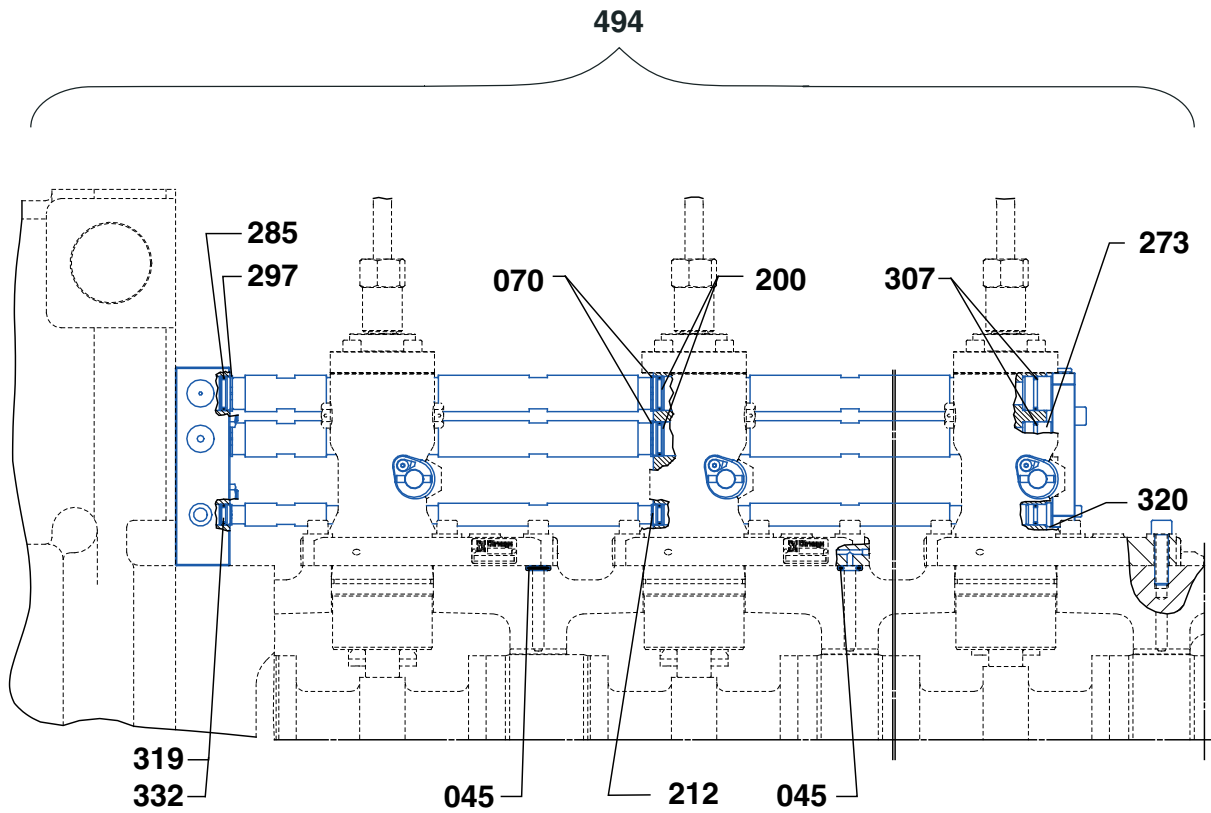

Plate Page 1 (2)	<b>Kit for Fuel Injection Pump Connections</b>	<b>51732-07</b>
---------------------	--	-----------------

**9L16/24**

Please see working card 514-01.05

51732-07

## Kit for Fuel Injection Pump Connections

Plate  
Page 2 (2)

## 9L16/24

Item no	Qty	Designation	Where to find in the engine instruction book	
494		Kit for fuel injection pump connections complete consisting of:		
	9	O-ring	Plate 51401	Item 457
	9	O-ring	Plate 51401	Item 984
	9	O-ring	Plate 51404	Item 046
	9	O-ring	Plate 51435	Item 045
	32	Retaining ring	Plate 51435	Item 070
	16	Retaining ring	Plate 51435	Item 094
	32	O-ring	Plate 51435	Item 200
	16	O-ring	Plate 51435	Item 212
	2	O-ring	Plate 51435	Item 273
	4	O-ring	Plate 51435	Item 285
	4	Retaining ring	Plate 51435	Item 297
	2	O-ring	Plate 51435	Item 307
	2	O-ring	Plate 51435	Item 319
	1	O-ring	Plate 51435	Item 320
	2	Retaining ring	Plate 51435	Item 332
		Please Note that this is a kit supply, and that any exceeding number of o-rings and gaskets are not accepted as return goods.		