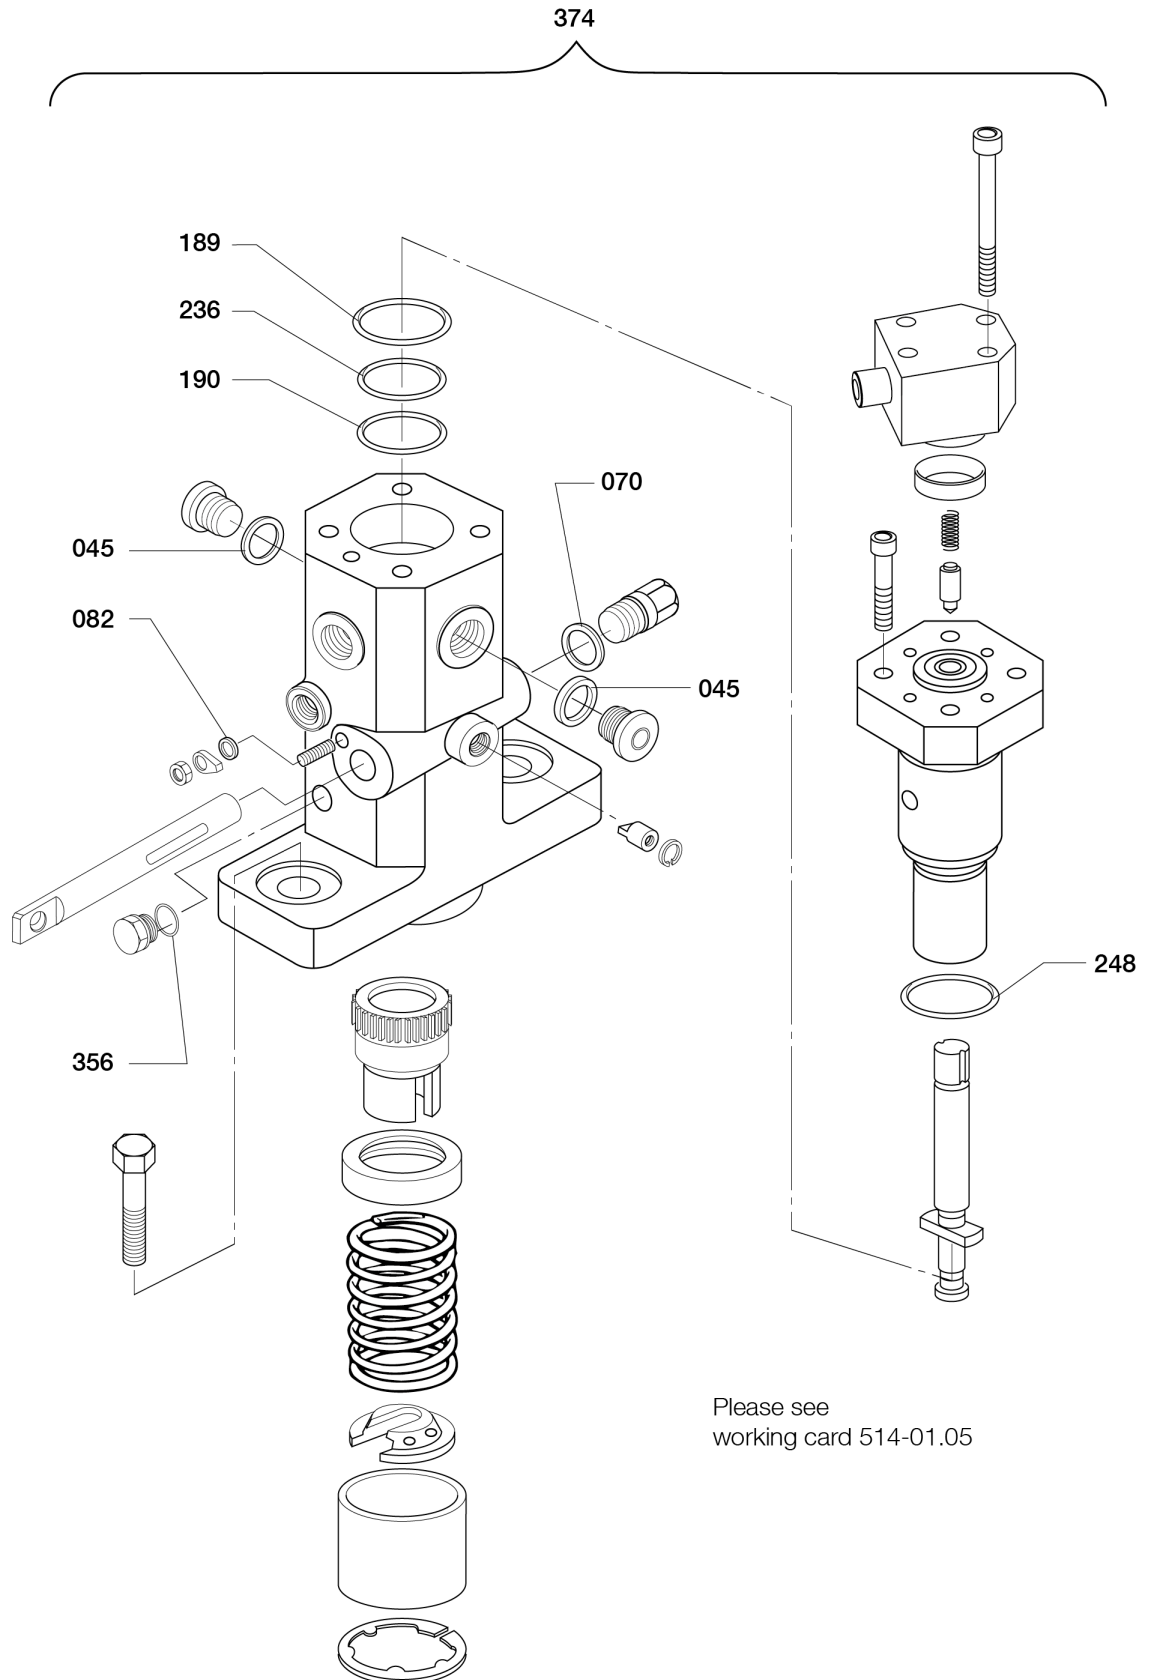

L23/30H, L23/30DF

P51730-17	<b>Kit for fuel injection pump</b>	Spare Part Kit Plate Page 2 (2)
-----------	------------------------------------	------------------------------------

**L23/30H, L23/30DF**

Item No.	Qty	Item Designation	Where to find in the engine instruction book	
374 <sup>1)</sup>	1/P	Complete kit for fuel injection pump		
	2	Packing ring	P51401	045
	1	Joint washer	P51401	070
	2	Washer	P51401	082
	1	U-cup seal ring	P51401	189
	1	O-ring	P51401	190
	1	O-ring	P51401	236
	1	U-cup seal ring	P51401	248
	1	Packing ring	P51401	356

Qty/P = Qty/Pump