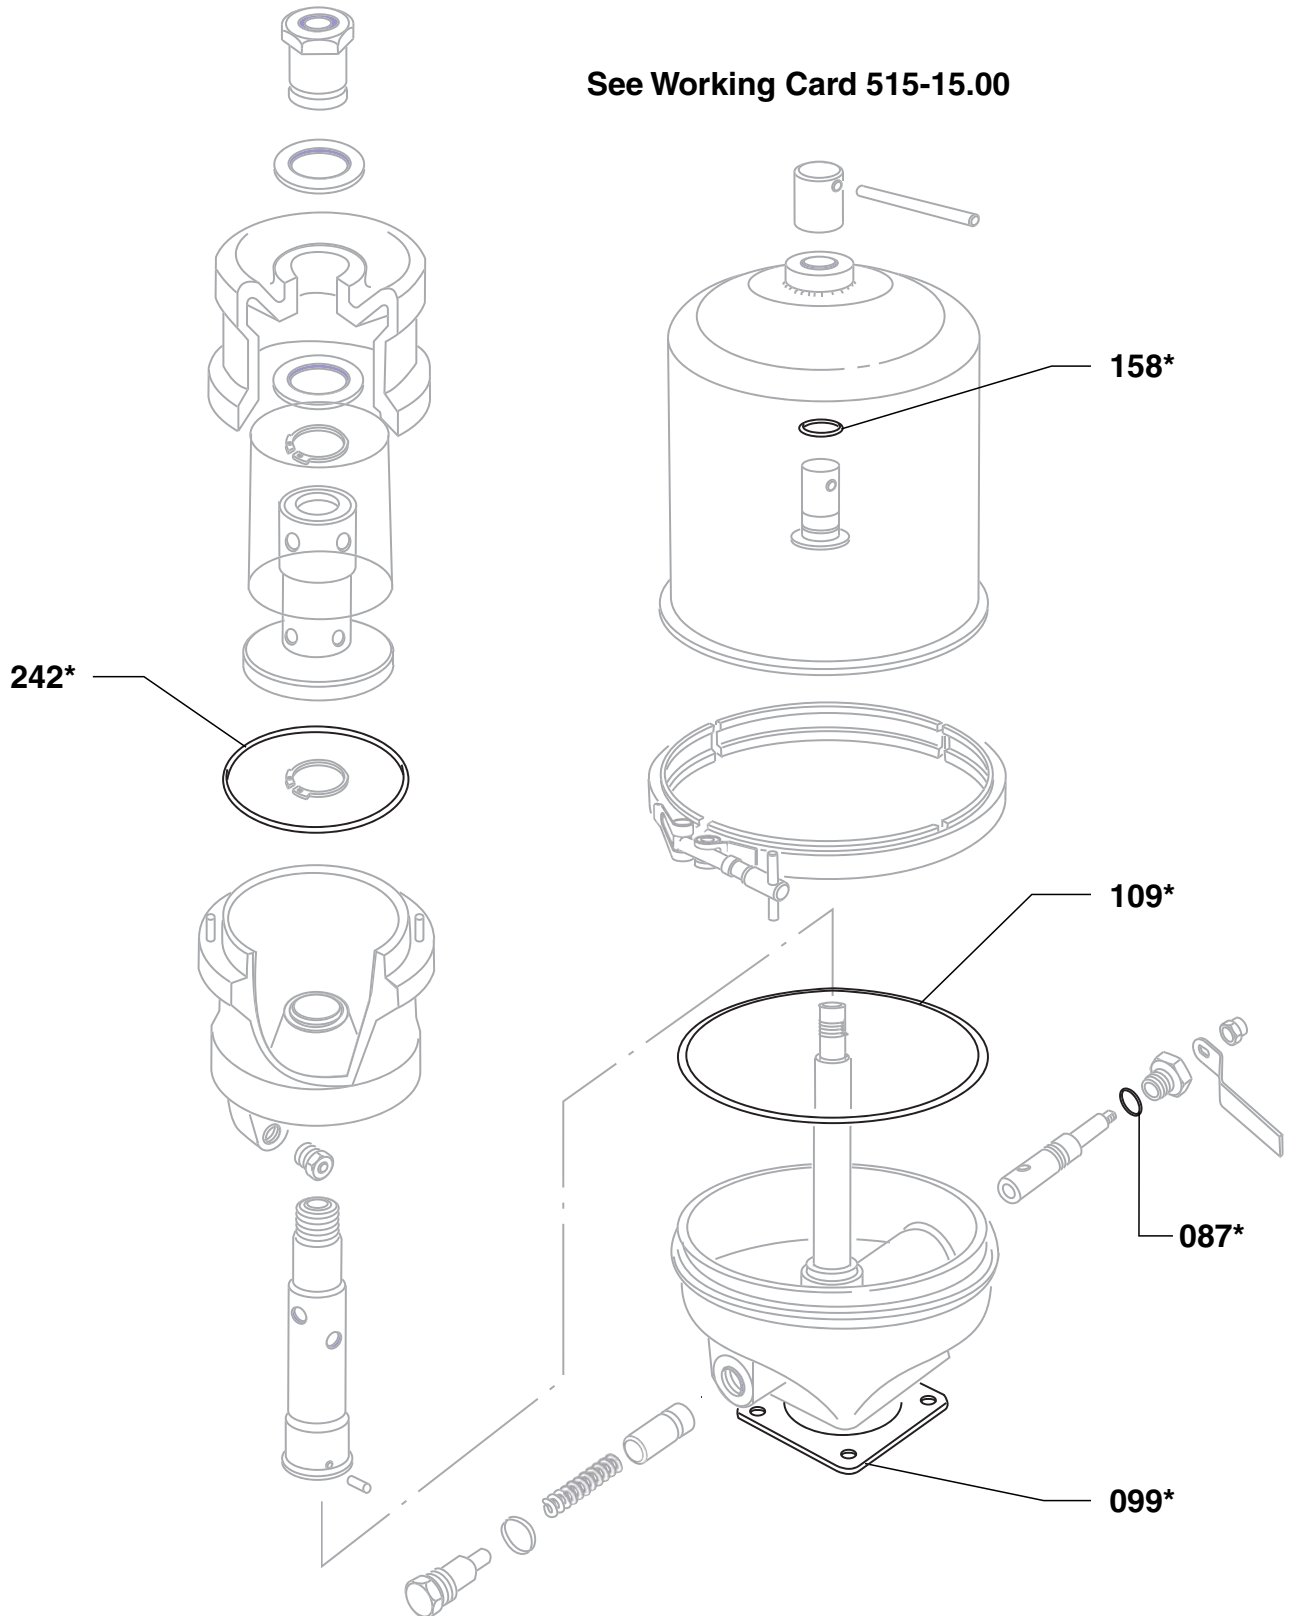

**L27/38
L21/31**

See Working Card 515-15.00

*** Please order item 325**

51719-01	Kit for Seals, Centrifugal By-pass Filter	Kit Page 2 (2)
-----------------	--	-------------------

L27/38
L21/31

Item No	Qty	Designation	Where to find in the engine instruction book	
325	1/F	Seals kit, incl item 087, 099, 109, 158, 242	Plate 51515	
	1/F	Valve seal	Plate 51515	Item 087
	1/F	Flange gasket	Plate 51515	Item 099
	1/F	Filter body O-ring	Plate 51515	Item 109
	1/F	Cover nut ring	Plate 51515	Item 158
	1/F	Rotor O-ring	Plate 51515	Item 242
<p><i>Please Note</i> that this is a kit supply, and that any exceeding number of o-rings and gaskets are not accepted as return goods.</p>				