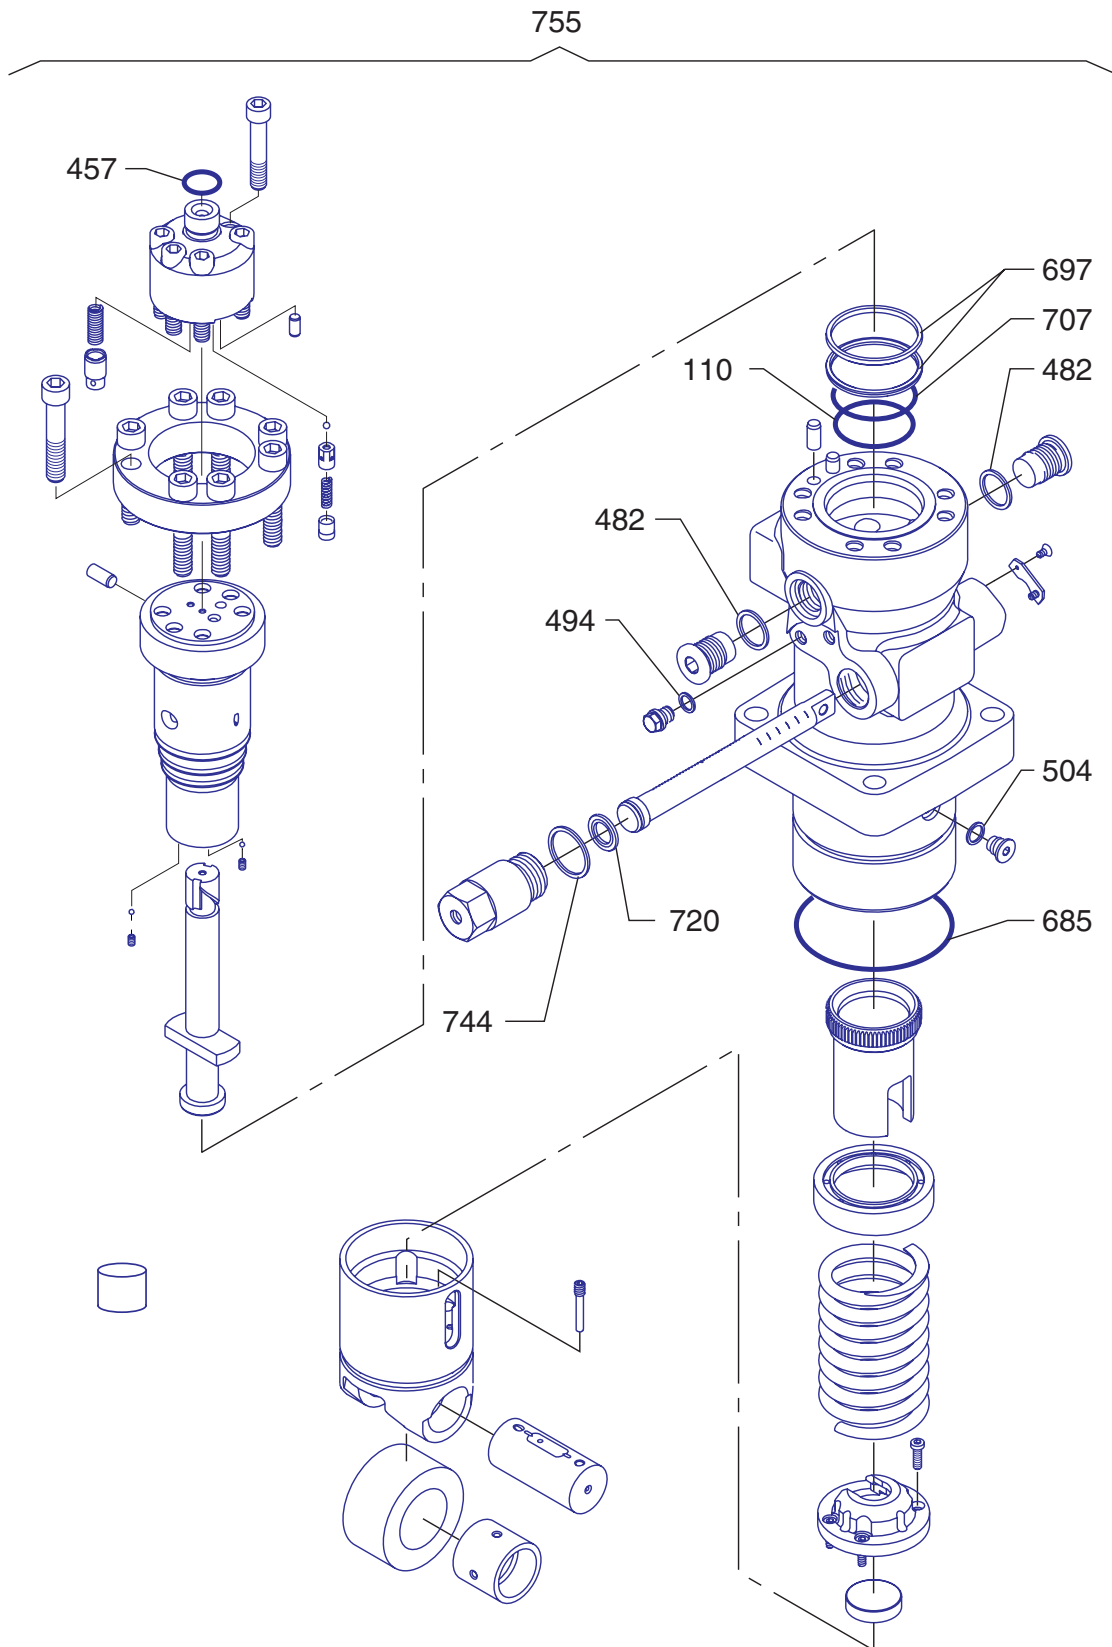

**L27/38**

08028-0D/H5250/94.08.12

51730-03

## Kit for Fuel Injection Pump

Kit  
Page 2 (2)

## L27/38

Item No	Qty	Designation	Where to find in the engine instruction book	
755	1/C	Kit for Fuel injection pump, complete consisting of:		
	1/P	O-ring	Plate 51401	Item 110
	1/P	O-ring	Plate 51401	Item 457
	2/P	Packing ring	Plate 51401	Item 482
	1/P	Seal ring	Plate 51401	Item 494
	1/P	Seal ring	Plate 51401	Item 504
	1/P	O-ring	Plate 51401	Item 685
	2/P	Seal ring	Plate 51401	Item 697
	1/P	O-ring	Plate 51401	Item 707
	1/P	O-ring	Plate 51401	Item 720
	1/P	Seal ring	Plate 51401	Item 744
<p><i>Please Note</i> that this is a kit supply, and that any exceeding number of o-rings and gaskets are not accepted as return goods.</p> <p>* = Only available as part of a spare parts kit.</p>				

Qty/C = Qty/Cylinder  
 Qty/P = Qty/Pump