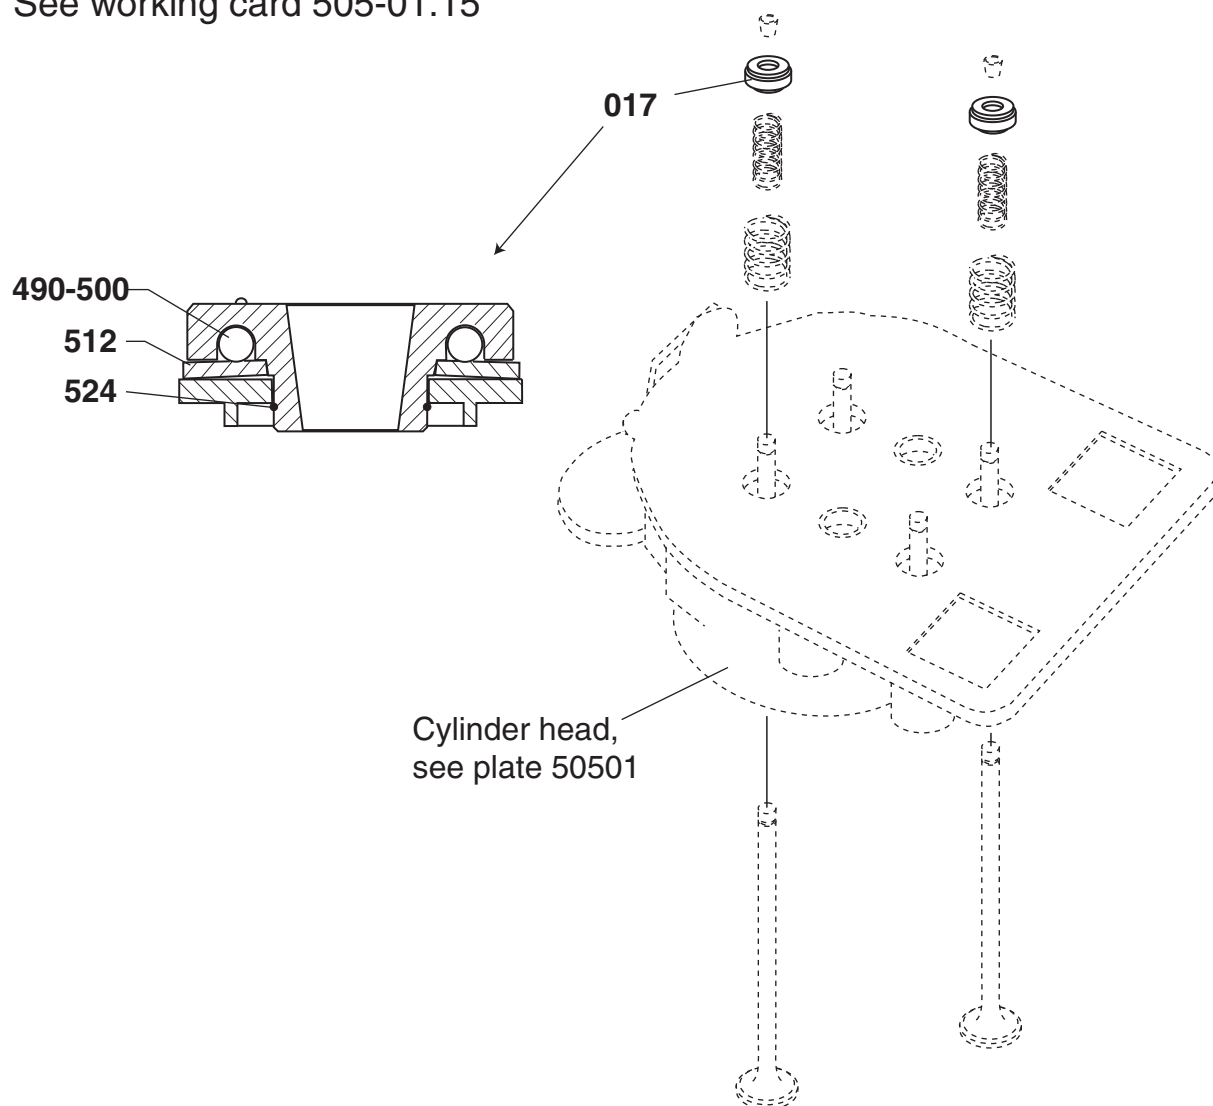

| | | |
|-------------------|-----------------|----------|
| Kit Page 1 (2) | Kit for Rotocap | 51705-03 |
|-------------------|-----------------|----------|

V28/32S

See working card 505-01.15

| | | |
|----------|-----------------|-------------------|
| 51705-03 | Kit for Rotocap | Kit Page 2 (2) |
|----------|-----------------|-------------------|

V28/32S

| Item no | Qty | Designation | Where to find in the engine instruction book | |
|---------|-----|-----------------|--|----------|
| 017 | | Kit per rotocap | | |
| | 6 | Spring | Plate 50502 | Item 490 |
| | 6 | Ball | Plate 50502 | Item 500 |
| | 1 | Spring washer | Plate 50502 | Item 512 |
| | 1 | Retainer ring | Plate 50502 | Item 524 |